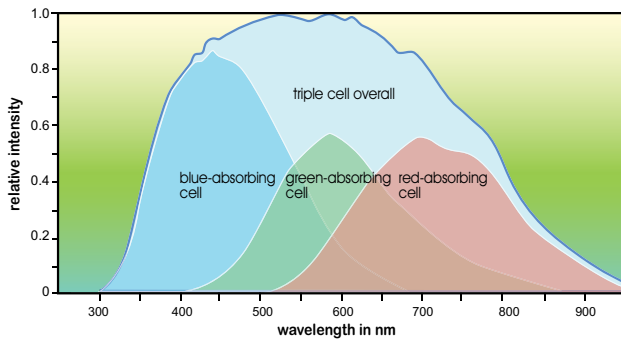

LOWER COST OF ELECTRICITY PER KILOWATT HOUR

TRIPLE-JUNCTION TECHNOLOGY

Each Flexlight PV module utilizes triple-junction thin-film silicon solar cells. The blue, green, and red light of the sun is absorbed in different layers of the cell, yielding unprecedented performance.