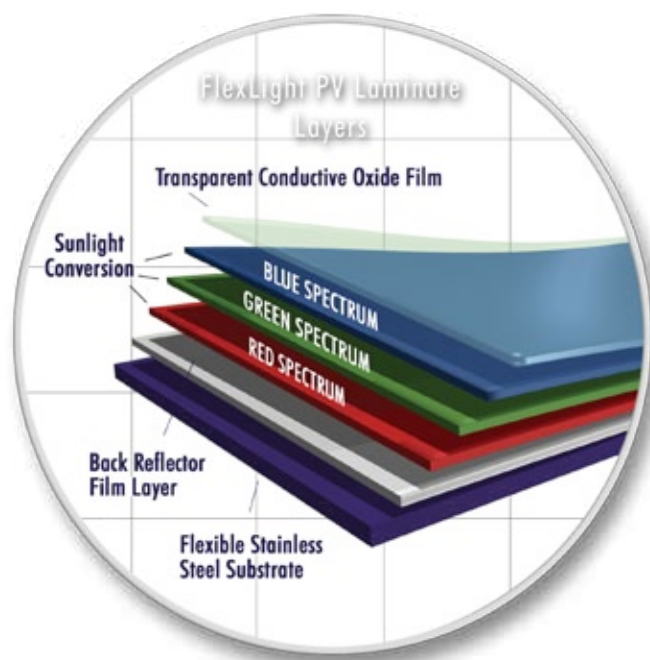

FLEXPOWERTILT

MODEL NUMBER

A new angle on rooftop energy

The FlexLight PowerTilt is ideal for low-load roofs. Because of its fixed 15 degree angle tilt, it has increased kWh/kW performance, improving project economics.

The FlexLight PowerTilt is a complete building-integrated photovoltaic system designed to comply with the FIT and MicroFIT programs for domestic content package requirements

FEATURES

- **Lightweight.** Ideal for low-load bearing roofs, FlexLight PowerTilt can be installed without costly structural roof reinforcements
- **Lower Cost of Electricity.** Lower Balance of Systems and optimized energy output result in lower LCOE
- **Easy to Install.** Attachment options facilitate installation to a variety of roofing materials. The PowerTilt assembly is also easy to remove for re-roofing
- **Durable.** FlexLight PowerTilt is glass-free and encapsulated in UV-stabilized, weather-resistant polymers. It holds up against high winds, hail, snow, and impacts and come with a 25 year limited power warranty.
- **No Penetrations.** The integrated mounting frame of the FlexLight PowerTilt installs without roofing penetrations

LOWER COST OF ELECTRICITY PER KILOWATT HOUR

TRIPLE-JUNCTION TECHNOLOGY

Each Flexlight PV module utilizes triple-junction thin-film silicon solar cells. The blue, green, and red light of the sun is absorbed in different layers of the cell, yielding unprecedented performance.

TEMPURATURE PERFORMANCE ADVANTAGE

In real-world conditions, module temperatures can be up to 80°C. The performance of crystalline silicon cells declines significantly in high temperatures, while FlexLight amorphous silicone technology does not.