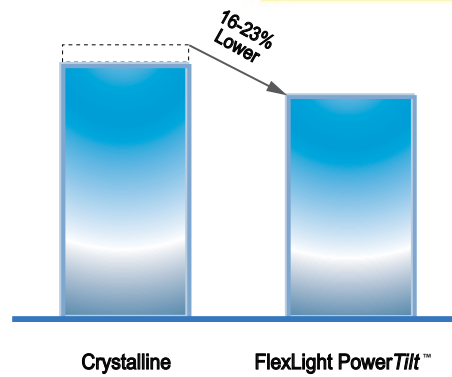

FLEXPOWERTILT

MODEL NUMBER

A new angle on rooftop energy

The FlexLight PowerTilt is ideal for low-load roofs. Because of its fixed 15 degree angle tilt, it has increased kWh/kW performance, improving project economics.

The FlexLight PowerTilt is a complete building-integrated photovoltaic system designed to comply with the FIT and MicroFIT programs for domestic content package requirements

FEATURES

- **Lightweight.** Ideal for low-load bearing roofs, FlexLight PowerTilt can be installed without costly structural roof reinforcements
- **Lower Cost of Electricity.** Lower Balance of Systems and optimized energy output result in lower LCOE
- **Easy to Install.** Attachment options facilitate installation to a variety of roofing materials. The PowerTilt assembly is also easy to remove for re-roofing
- **Durable.** FlexLight PowerTilt is glass-free and encapsulated in UV-stabilized, weather-resistant polymers. It holds up against high winds, hail, snow, and impacts and come with a 25 year limited power warranty.
- **No Penetrations.** The integrated mounting frame of the FlexLight PowerTilt installs without roofing penetrations

LOWER COST OF ELECTRICITY PER KILOWATT HOUR

TRIPLE-JUNCTION TECHNOLOGY

Each Flexlight PV module utilizes triple-junction thin-film silicon solar cells. The blue, green, and red light of the sun is absorbed in different layers of the cell, yielding unprecedented performance.

TEMPURATURE PERFORMANCE ADVANTAGE

In real-world conditions, module temperatures can be up to 80°C. The performance of crystalline silicon cells declines significantly in high temperatures, while FlexLight amorphous silicone technology does not.