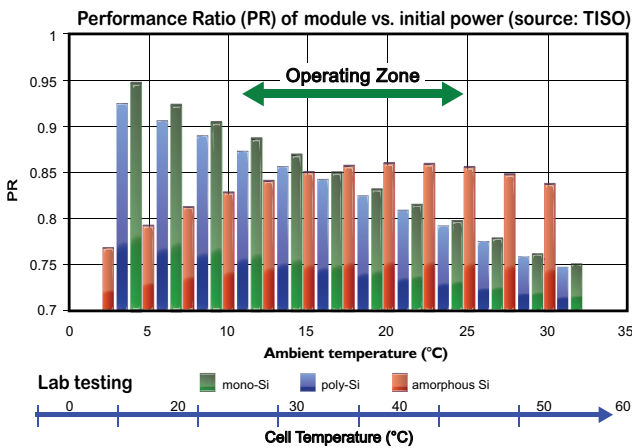

FLEXPOWERTILT

MODEL NUMBER

A new angle on rooftop energy

The FlexLight PowerTilt is ideal for low-load roofs. Because of its fixed 15 degree angle tilt, it has increased kWh/kW performance, improving project economics.

The FlexLight PowerTilt is a complete building-integrated photovoltaic system designed to comply with the FIT and MicroFIT programs for domestic content package requirements

FEATURES

- **Lightweight.** Ideal for low-load bearing roofs, FlexLight PowerTilt can be installed without costly structural roof reinforcements
- **Lower Cost of Electricity.** Lower Balance of Systems and optimized energy output result in lower LCOE
- **Easy to Install.** Attachment options facilitate installation to a variety of roofing materials. The PowerTilt assembly is also easy to remove for re-roofing
- **Durable.** FlexLight PowerTilt is glass-free and encapsulated in UV-stabilized, weather-resistant polymers. It holds up against high winds, hail, snow, and impacts and come with a 25 year limited power warranty.
- **No Penetrations.** The integrated mounting frame of the FlexLight PowerTilt installs without roofing penetrations

LOWER COST OF ELECTRICITY PER KILOWATT HOUR

TRIPLE-JUNCTION TECHNOLOGY

Each Flexlight PV module utilizes triple-junction thin-film silicon solar cells. The blue, green, and red light of the sun is absorbed in different layers of the cell, yielding unprecedented performance.